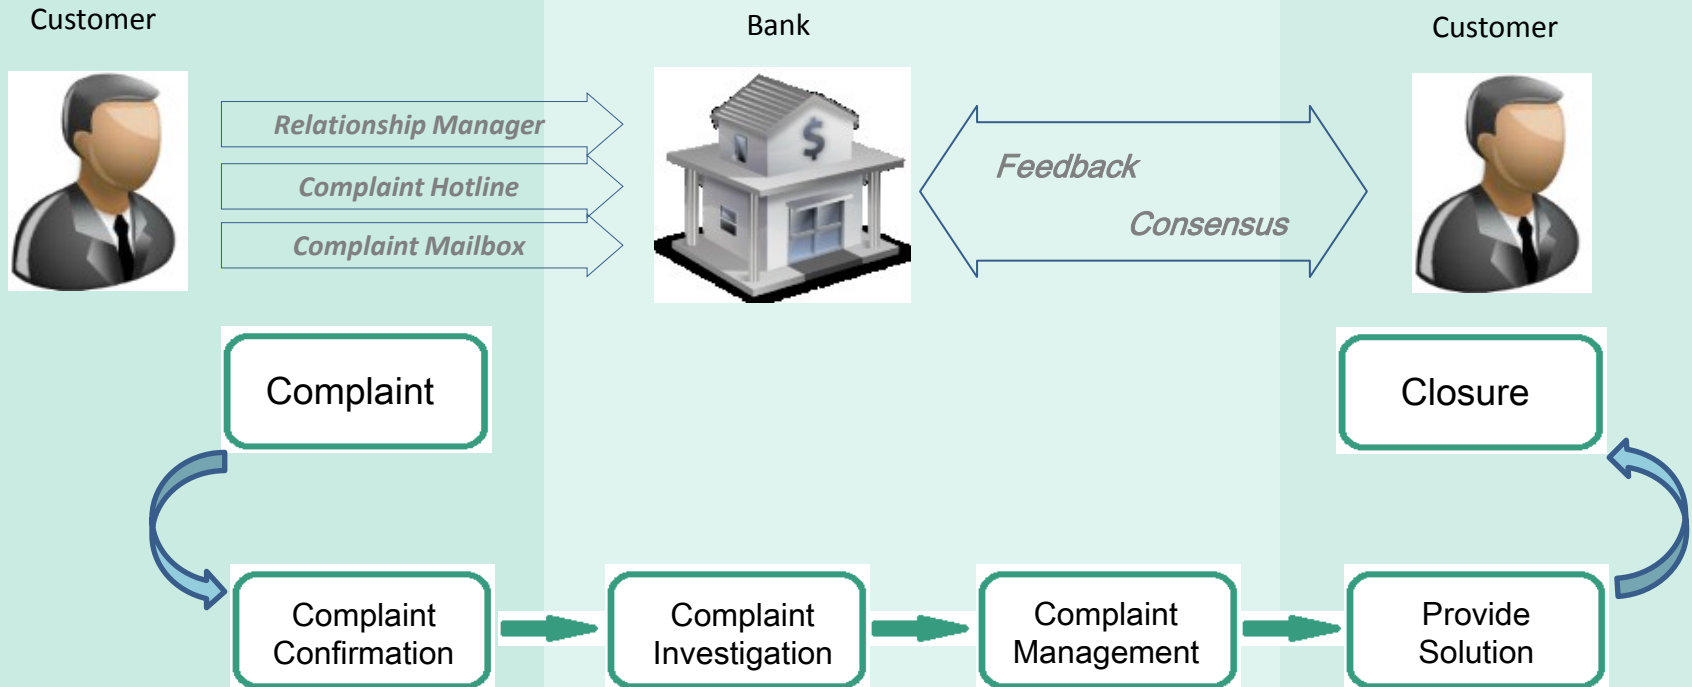

# Complaint Handling Workflow

☎ 021-2896 2529 ( Mon – Fri 9:00-18:00 )

✉ PRC\_complaints@asia.bnpparibas.com

✉ 25/F, Shanghai World Financial Center, 100 Century Avenue,  
Pudong New Area, Shanghai 200120, P.R.C